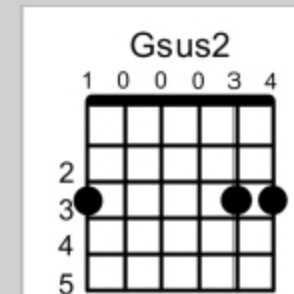

Transport

005:00:000 110
MEASURE BEAT TICK BPM

Tools

Chord Library

Suggest Chords

Chord Progressions

Context Color

Root: G

Expert on Everything

Intro (Verse Chords) 4

Verse 1 in C 8

Notes:
Consider using Take 2 of the lyrics for this verse - move these ones to Verse 3??

C Quat Min 4/4 110

Chorus 1 in C 8

Verse 2 in C 8

Chorus 2 in C 8

Bridge with Modulation at End 8

Verse Modulates to D 8

Chorus 2 in D 8

IN VS PC CH BR

SO BD EN CU

Song Settings

Verse 1 in C

Chords

The main workspace displays a timeline from measure 5 to 11. Above the timeline are guitar fretboard diagrams for chords: C (X 3 2 0 1 0), F (1 1 2 3 4 1), G (1 2 0 0 3 4), G7 (3 2 0 0 0 1), C (X 3 2 0 1 0), and F (1 1 2 3 4 1). Below the fretboards is an audio waveform. Below the audio is a MIDI piano roll. At the bottom, the lyrics are displayed: "No questions / Just answers / A library for everyone / Such brilliance / Such insight / Gleaned from everything that you've done". The song title "JerseyRock - Girls Summer Clothes Verse" is shown at the bottom.