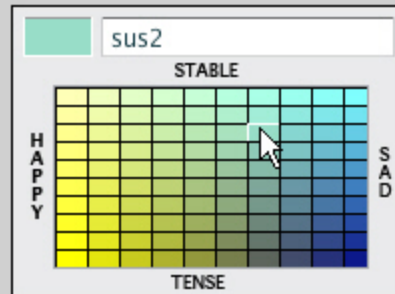

Transport

005:00:000 110
MEASURE BEAT TICK BPM

Tools

Chord Library

Suggest Chords

Chord Progressions

Context Color

Root: G